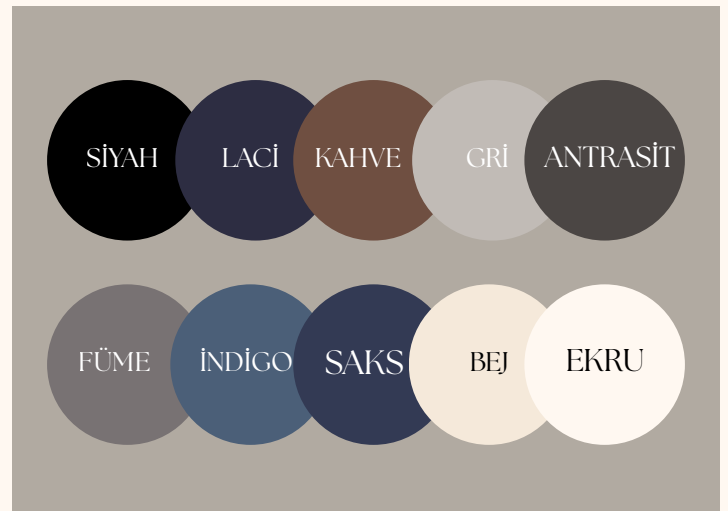

Salař Şort

137

İnterlok

Size S M L XL XXL

Fitted Hırka

136

Scuba(Dalgıç)

Size S M L XL XXL